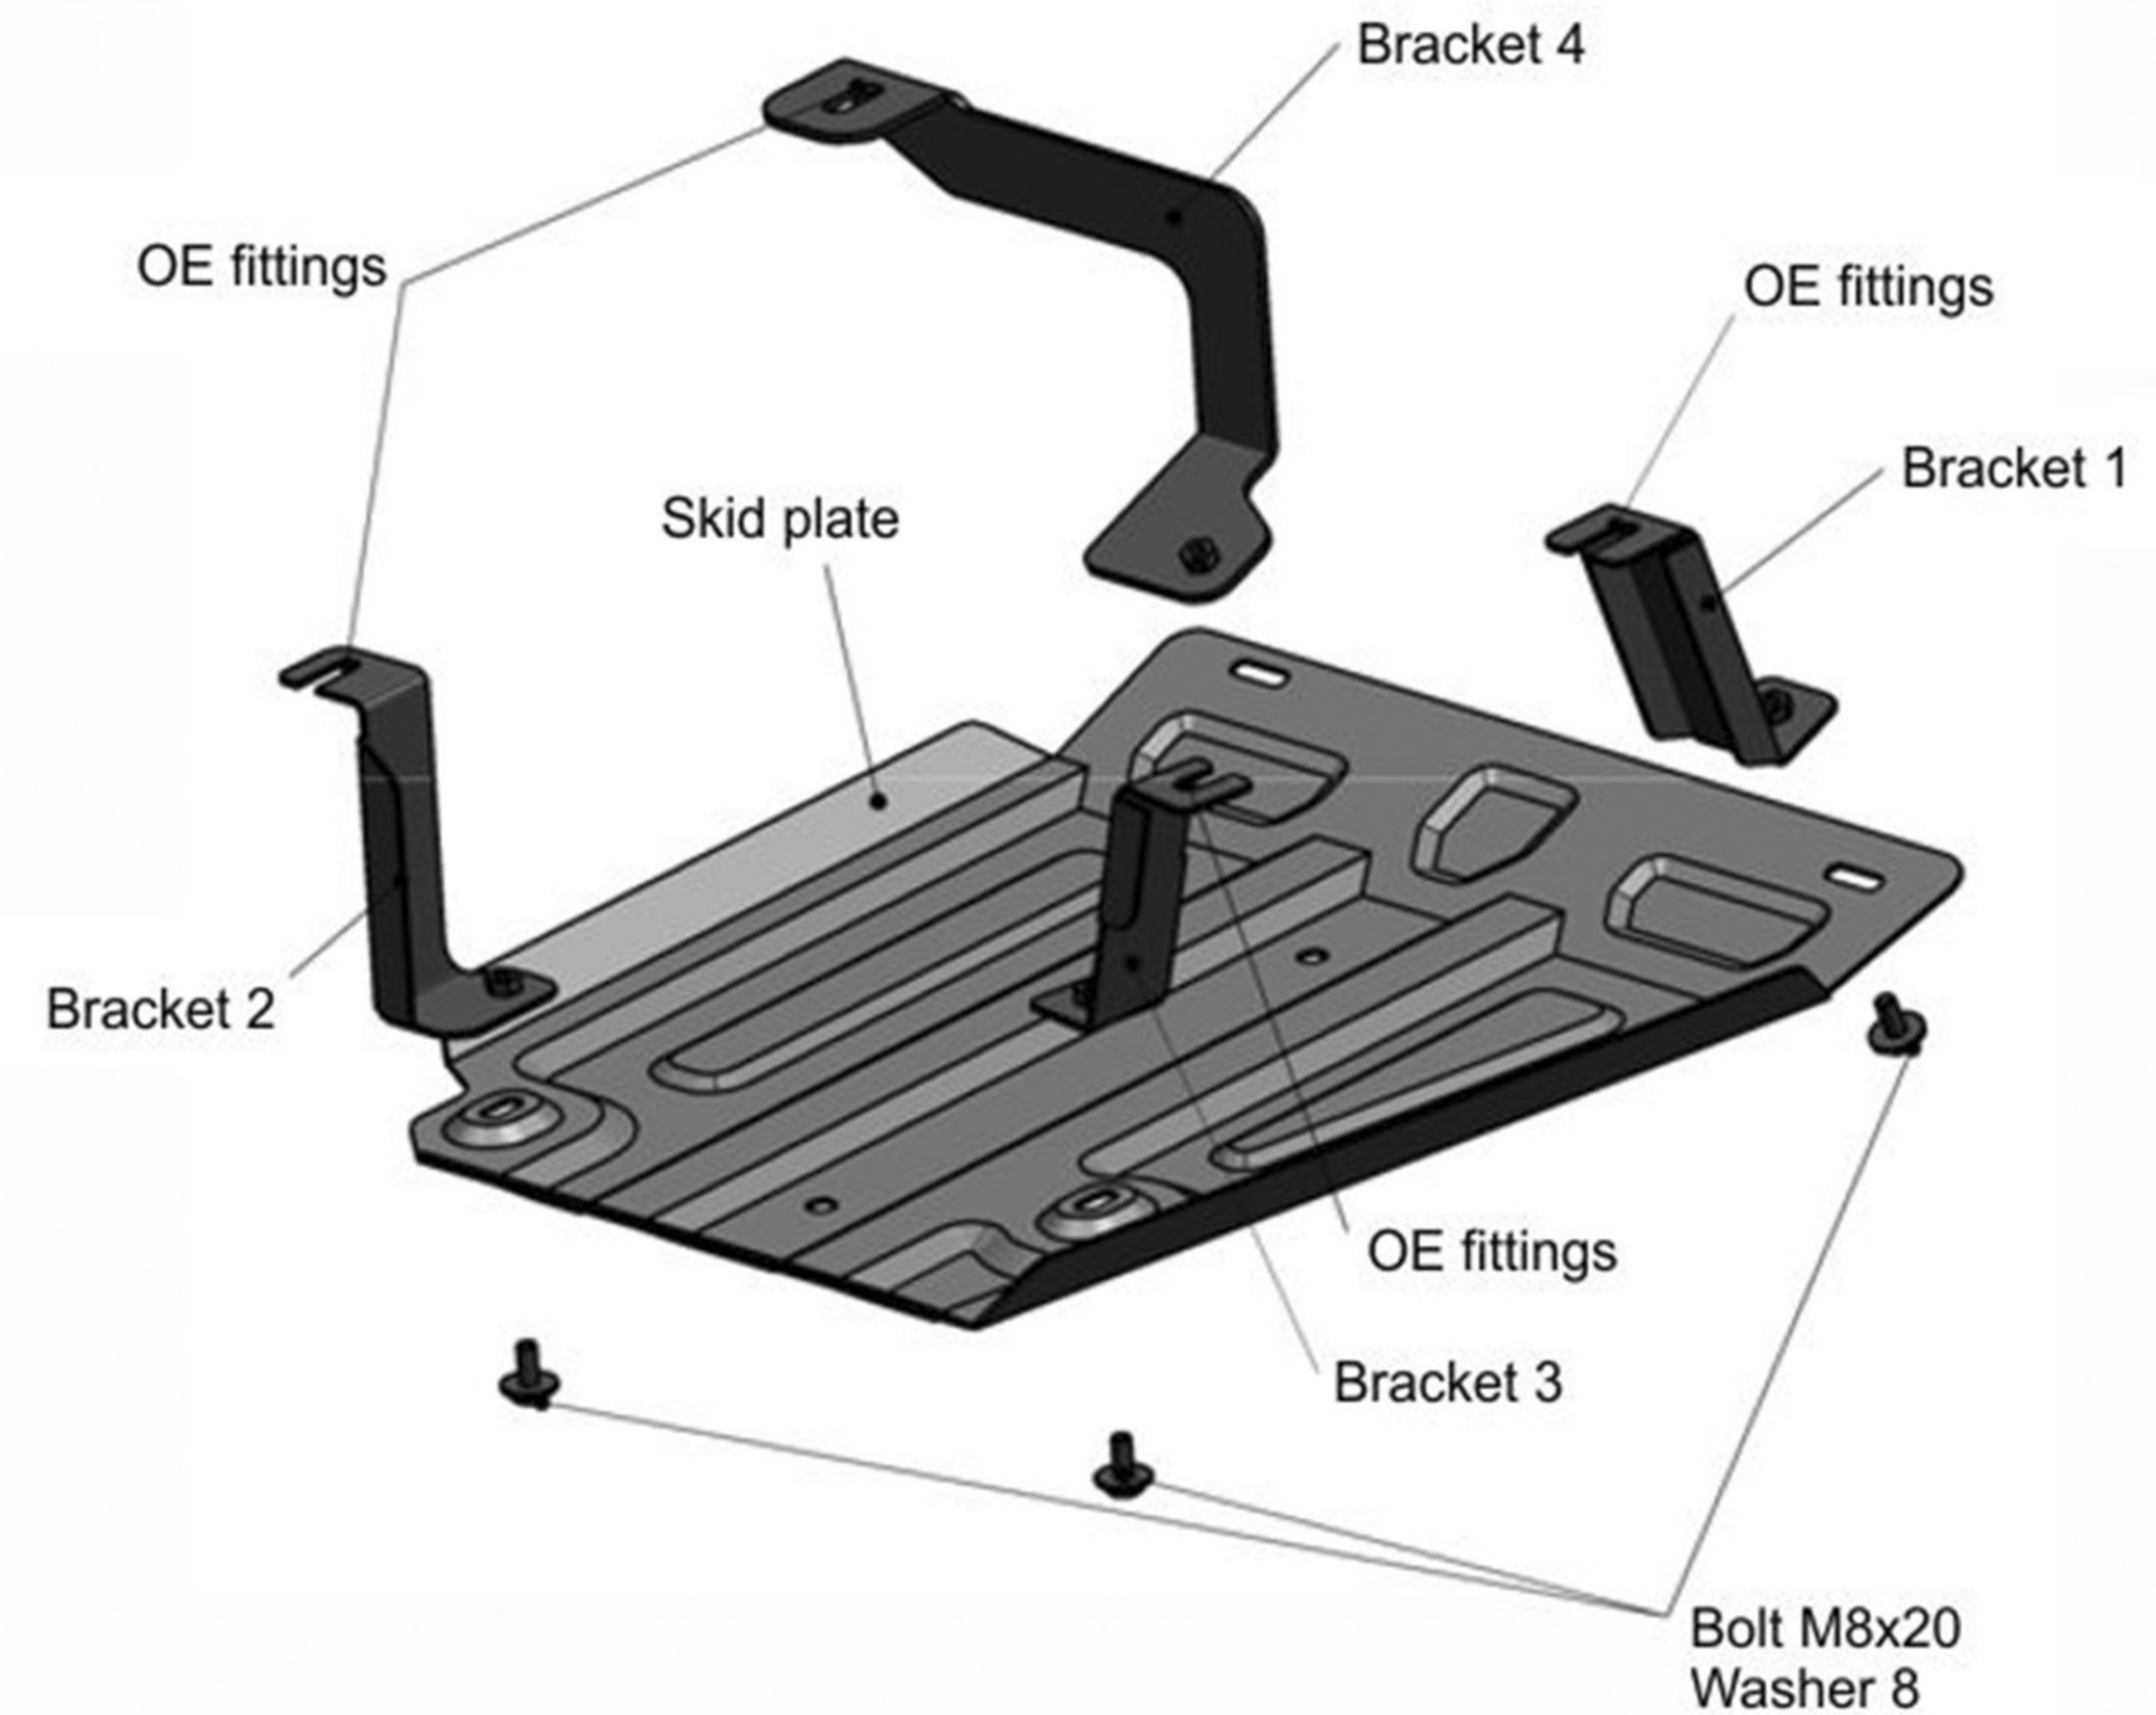

*For more info about compatibility with other models
please see the sticker on the skid plate

RENAULT DUSTER / NISSAN TERRANO

No.: 4718.1 Fuel tank

Year: 2011-2012; 2015- / 2014-2016; 2016-

Engine: 1.6; 2.0; 1.5dCi / 1.6; 2.0

Transmission: All

FITTING KIT

1. Bolt M8x20.....	4 pc
2. Washer 8.....	4 pc
3. Bracket 1.....	1 pc
4. Bracket 2.....	1 pc
5. Bracket 3.....	1 pc
6. Bracket 4.....	1 pc

INSTALLATION INSTRUCTIONS

1. Mount brackets into OE threaded apertures.
2. Fix skid plate to mounted brackets with bolts M8x20.
3. Tighten all screws (50 Nm for M10, 30 Nm for M8, 10 Nm for M6). Do not use pneumatic or power tools to tighten.