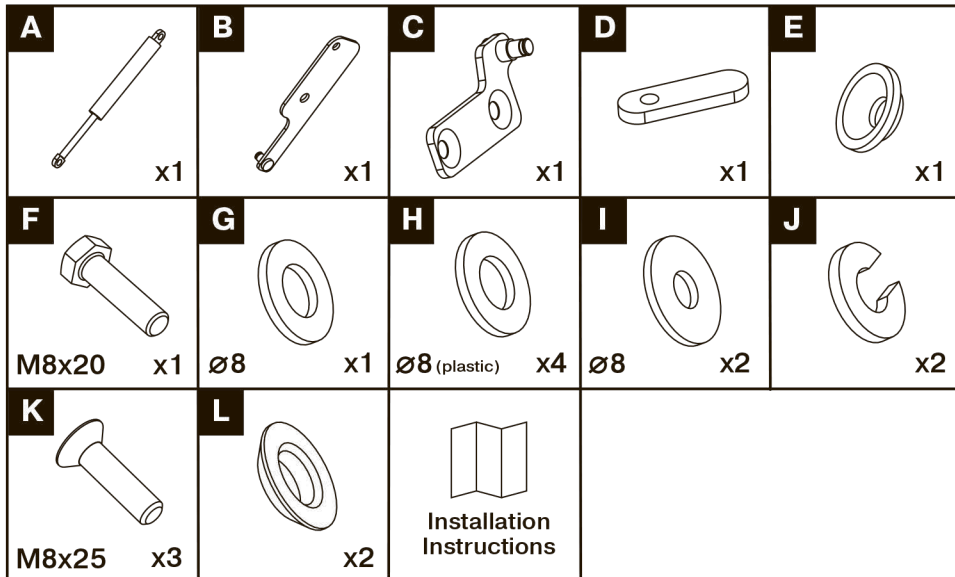

Check vehicle manual

After installation, check the correct operation of all elements.

Toyota Hilux

TAILGATE STRUT KIT
Installation Instructions

Model year: 2015 -2018; 2018-

Part No.: 2AB.ST.5705.1

Compatibility: all types

Weight:  1 kg

Installation time:  30 min

Required Tools: