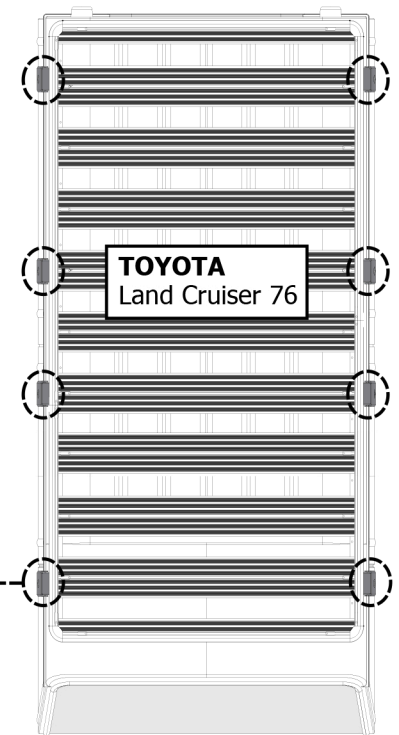

GUTTER MOUNTS
for Toyota Land Cruiser 76
(1984-)
for Toyota Land Cruiser 79
double door (1984-)

2M.5702.K
2M.5702.1; 2M.5702.2

TOYOTA
Land Cruiser 79

TOYOTA
Land Cruiser 76

1		2		3		4		5		6		7	
	x6		x2		x6		x2		x8		x2		x2