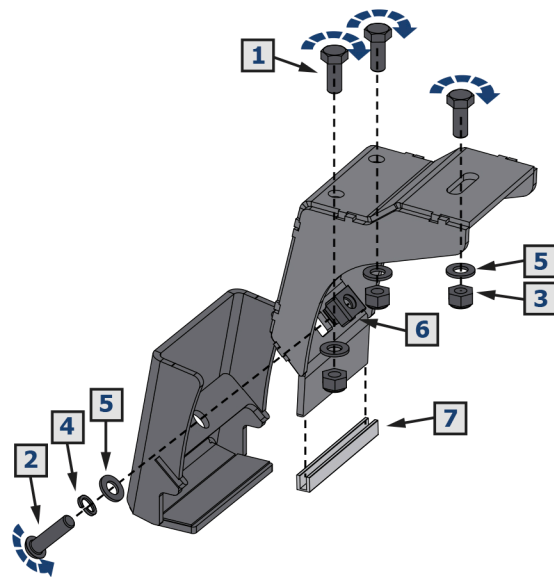

GUTTER MOUNTS
for Toyota Land Cruiser 76
(1984-)
for Toyota Land Cruiser 79
double door (1984-)

2M.5702.K
2M.5702.1; 2M.5702.2

TOYOTA
Land Cruiser 79

TOYOTA
Land Cruiser 76

1		2		3		4		5		6		7	
	x6		x2		x6		x2		x8		x2		x2