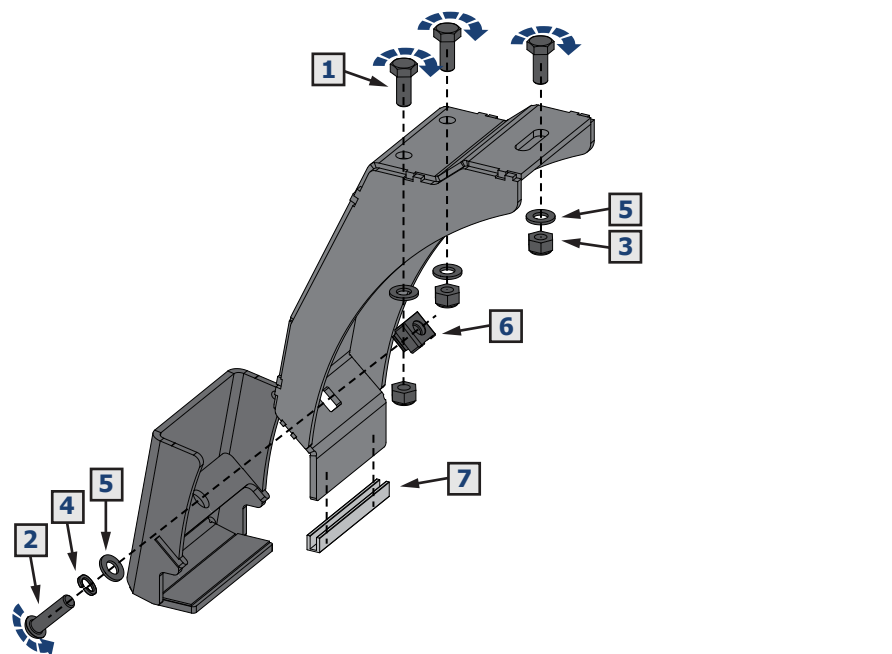

## GUTTER MOUNTS for Land Rover Defender (1990-2016)

2M.3101.K

2M.3101.1; 2M.3101.2; 2M.3101.3

1		2		3		4		5		6		7	
M8x20	x6	M8x20	x2	M8	x6	ø8	x2	ø8	x8	M8	x2		x2