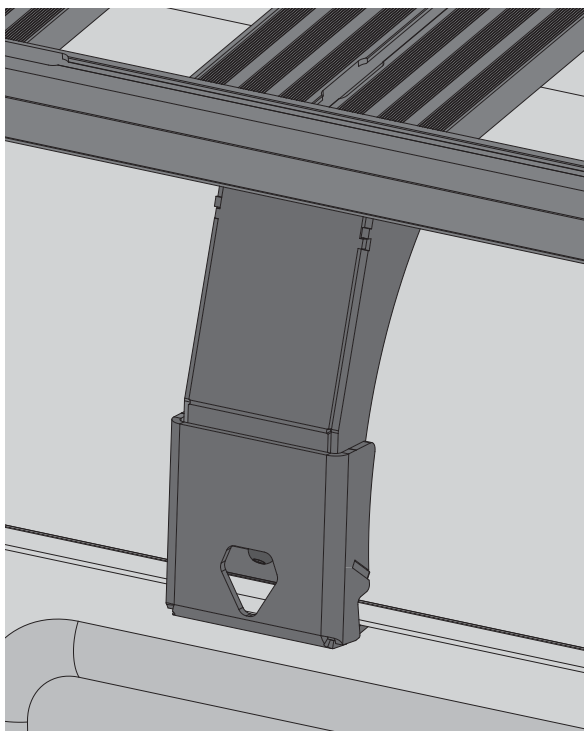

## GUTTER MOUNTS for Land Rover Defender (1990-2016)

2M.3101.K

2M.3101.1; 2M.3101.2; 2M.3101.3

1		2		3		4		5		6		7	
M8x20	x6	M8x20	x2	M8	x6	ø8	x2	ø8	x8	M8	x2		x2