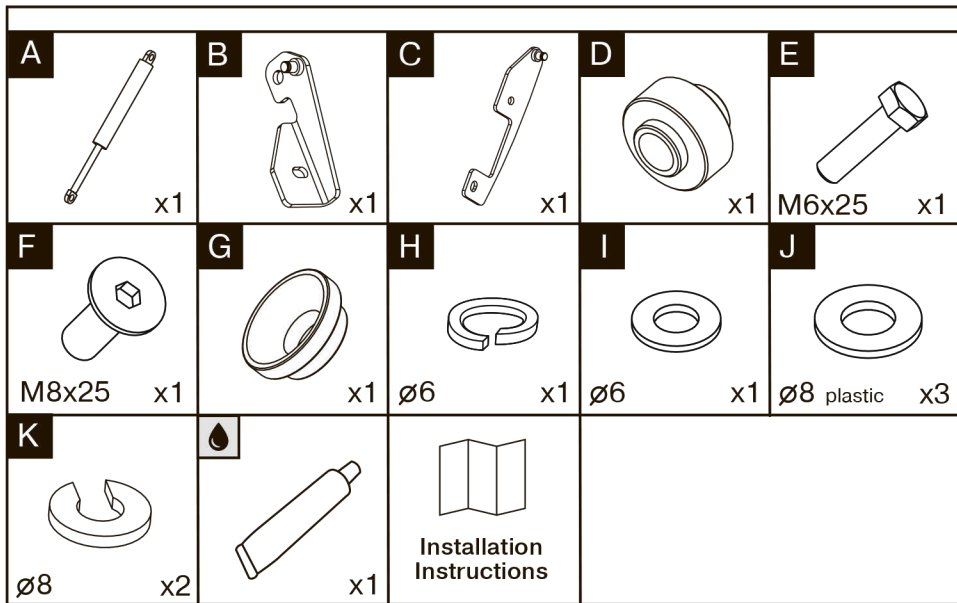

Check vehicle manual

After installation, check the correct operation of all elements.

## TAILGATE ASSIST KIT Installation Instructions

Model year:	2015 -
Part No.:	2AB.ST.4116.1
Compatibility:	all types
Weight:	1 kg
Installation time:	30 min