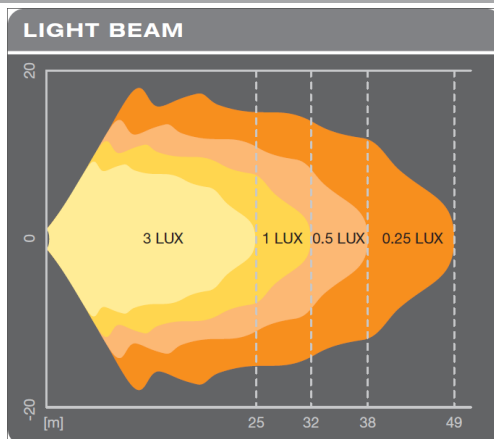

Product Details – RIVAL LED FOG CORNERING & POSITION LIGHT

Features

- 3 fully ECE compliant LED Lighting functions: LED fog light, LED cornering light and LED position lights (R7, R19, R119)
- Plug & play installation for whole RIVAL bumper range
- Compact and robust: Unbreakable polycarbonate lens to endure heavy duty application, over and under voltage protection
- Integrated driver and thermal management system for a superior lifetime
- OSRAM high performance LED's (6000K)
- Highest resistance against environmental influences

Technical specifications

- Light distance @ 1lx: ~32m
- Hot lumen: 340lm
- Color temperature: 6000K
- Rated input power: 0,5/9W
- Input voltage: 12V
- IP Protection: IP6K9K
- EMC/EMI: ECE R10
- Over voltage protection: up to 24V
- Polarity protection