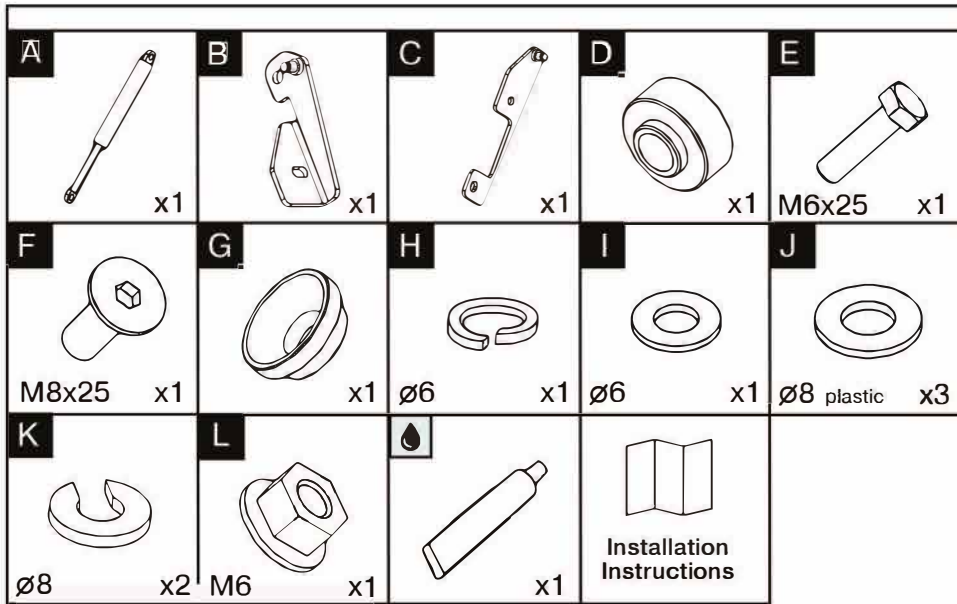

Mercedes-Benz X-Class

TAILGATE ASSIST KIT
Installation Instructions

Model year:	2017 - 2020
Part No.:	2AB.ST.3904.1
Compatibility:	all types
Weight:	1 kg
Installation time:	30 min

Required Tools